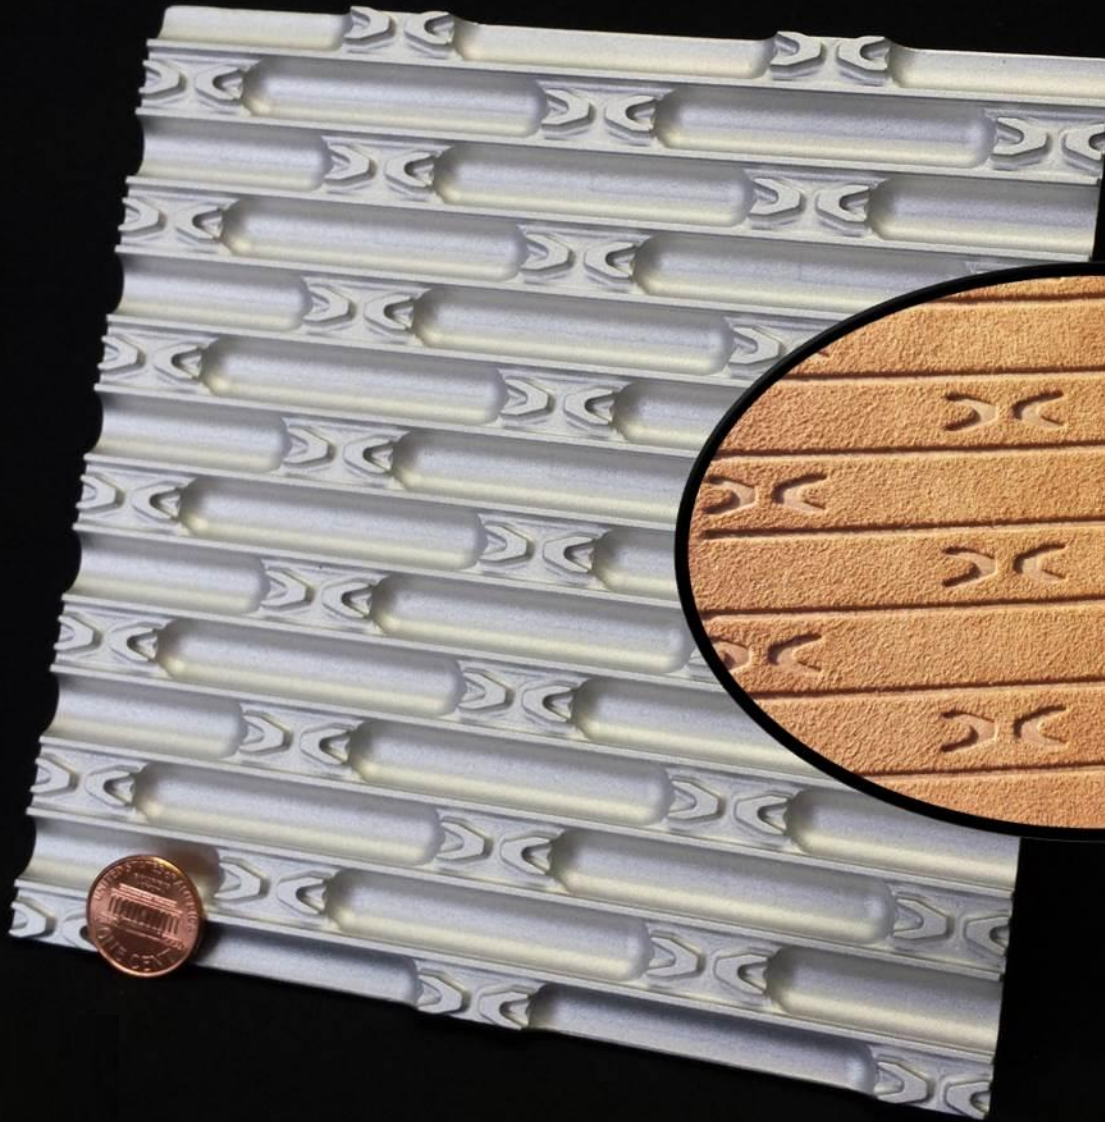

# Full Width Engraved Sleeves Catalog

Shown as 6x6, available in full width rotary sleeve.

Revised 03/2017

Balloons

Bowtie

Bricks

Broken  
Mirror

**CUT GLASS**

# Downpour

Note: inset detail of plate; fabric sample not available at time of publishing

Fence

Flame

Maze

Millennium

Pig  
Skin