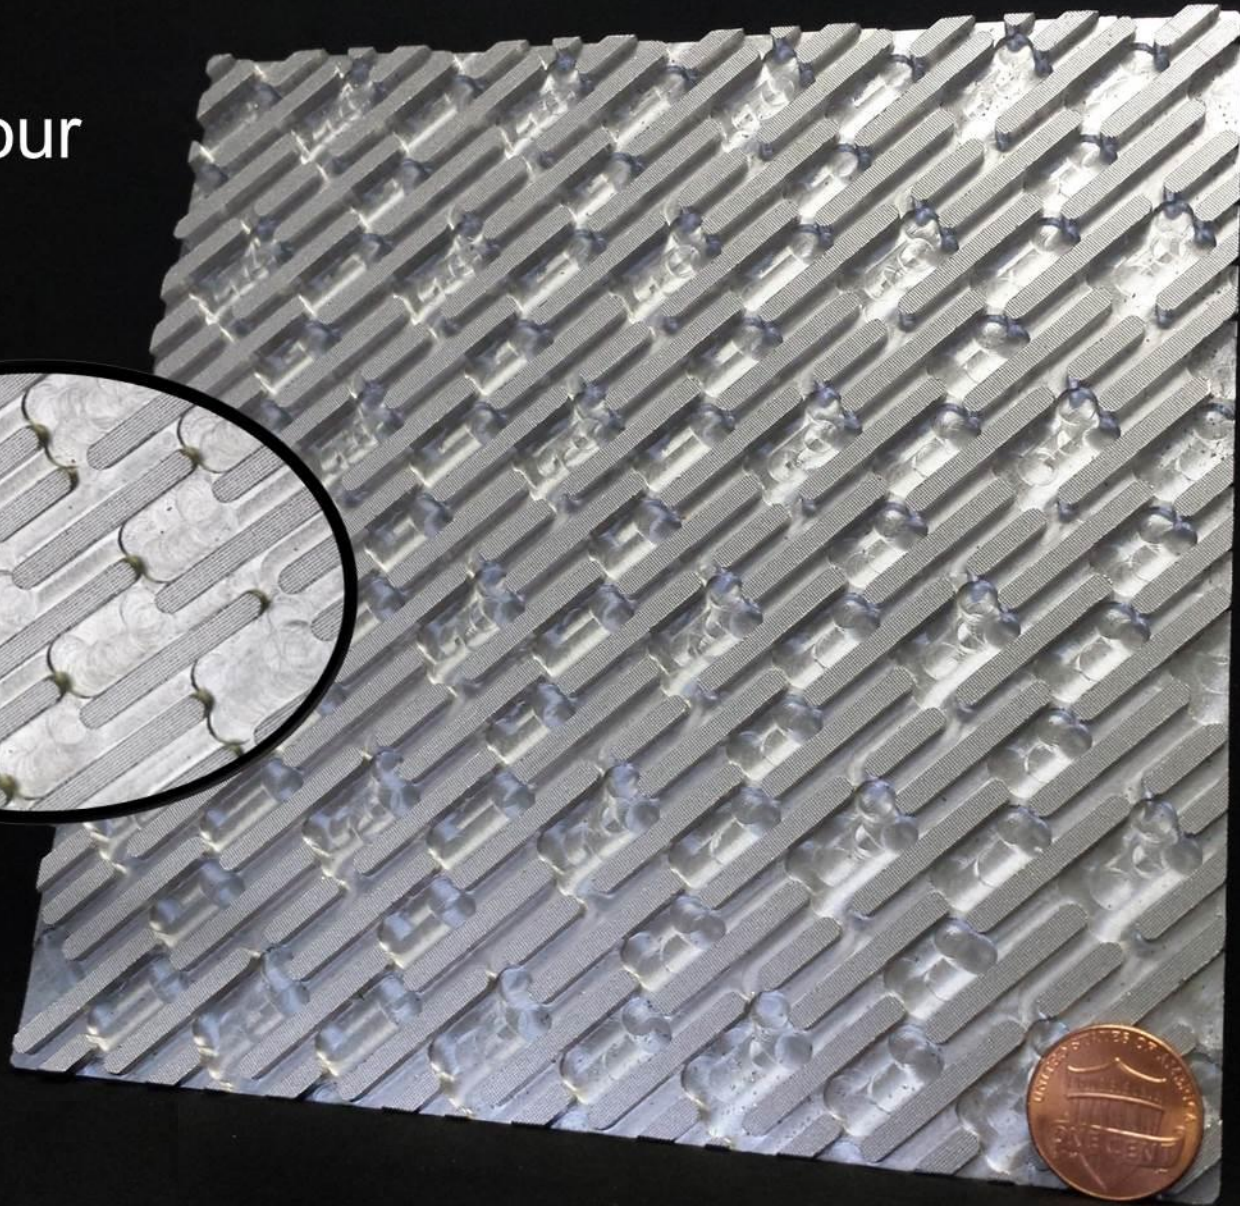

# Full Width Engraved Sleeves Catalog

Shown as 6x6, available in full width rotary sleeve.

Revised 03/2017

Balloons

Bowtie

Bricks

Broken  
Mirror

**CUT GLASS**

# Downpour

Note: inset detail of plate; fabric sample not available at time of publishing

Fence

Flame

Maze

Millennium

Pig  
Skin