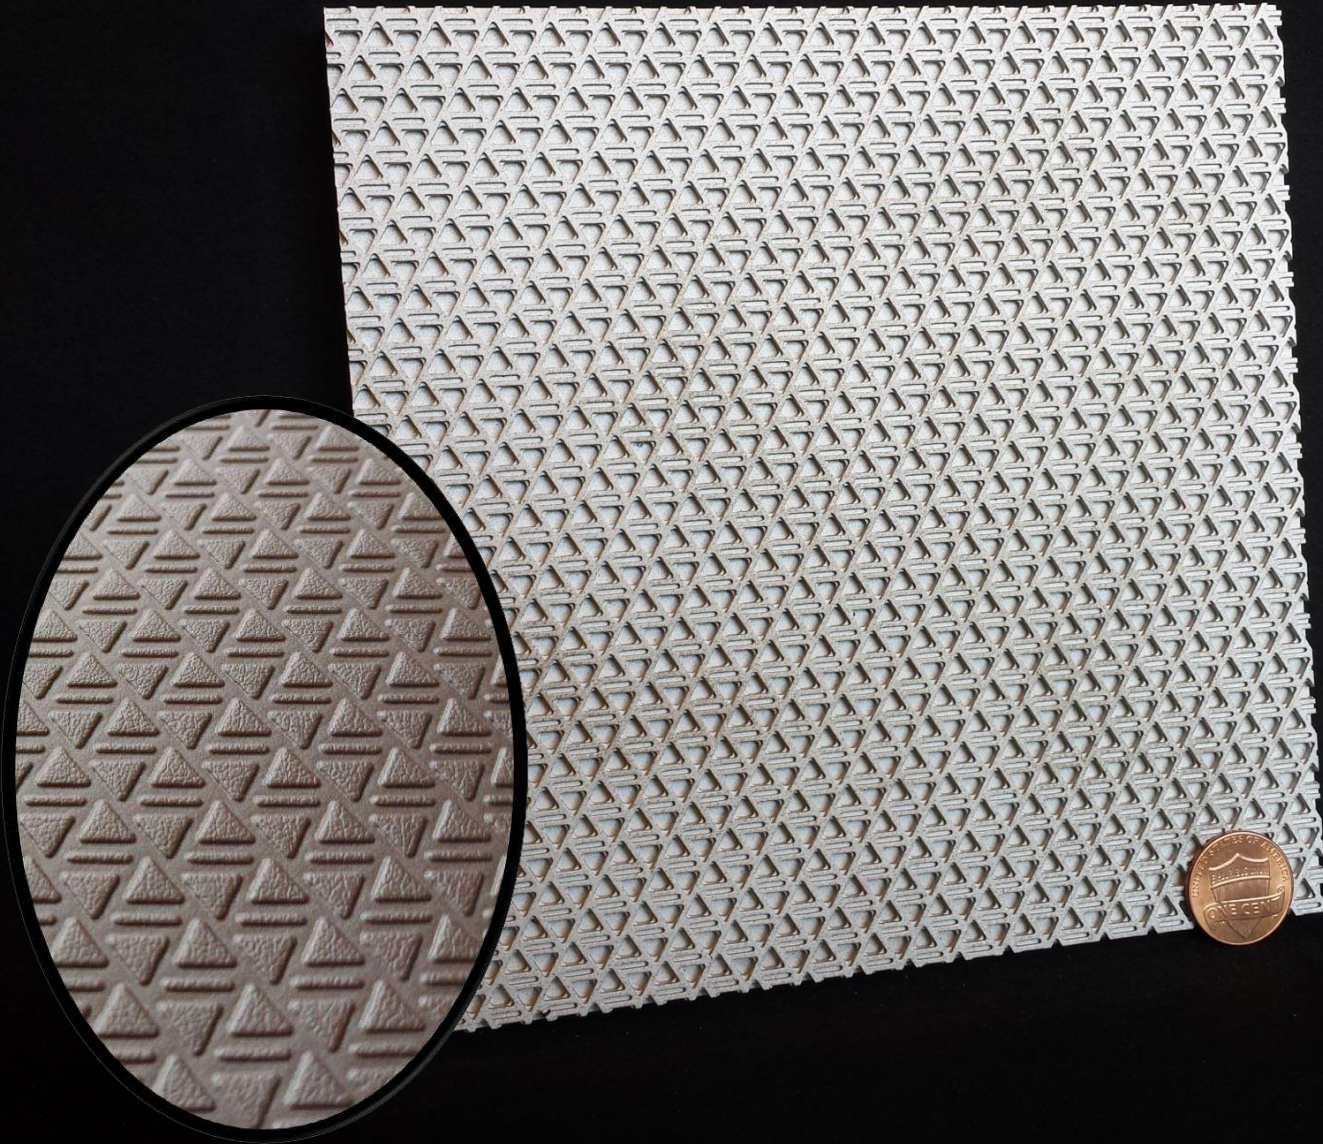

# Downpour

Note: inset detail of plate; fabric sample not available at time of publishing

Fence

Flame

Maze

Millennium

Pig  
Skin

# Studs

Textured  
Diamond

Tri Grid

Triple  
Bars

TSG  
Small  
Diamond