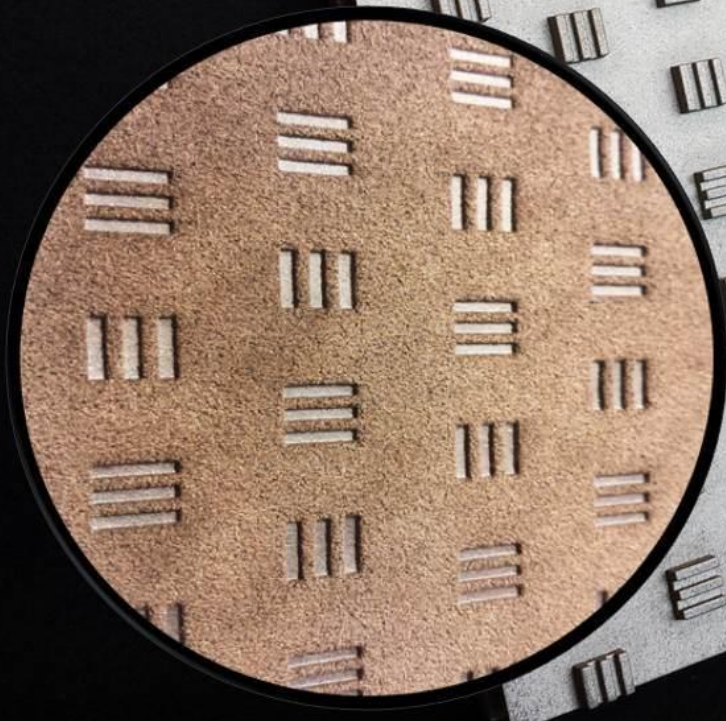

# Downpour

Note: inset detail of plate; fabric sample not available at time of publishing

Fence

Flame

Maze

Millennium

Pig  
Skin

# Studs

Textured  
Diamond

Tri Grid

Triple  
Bars

TSG  
Small  
Diamond