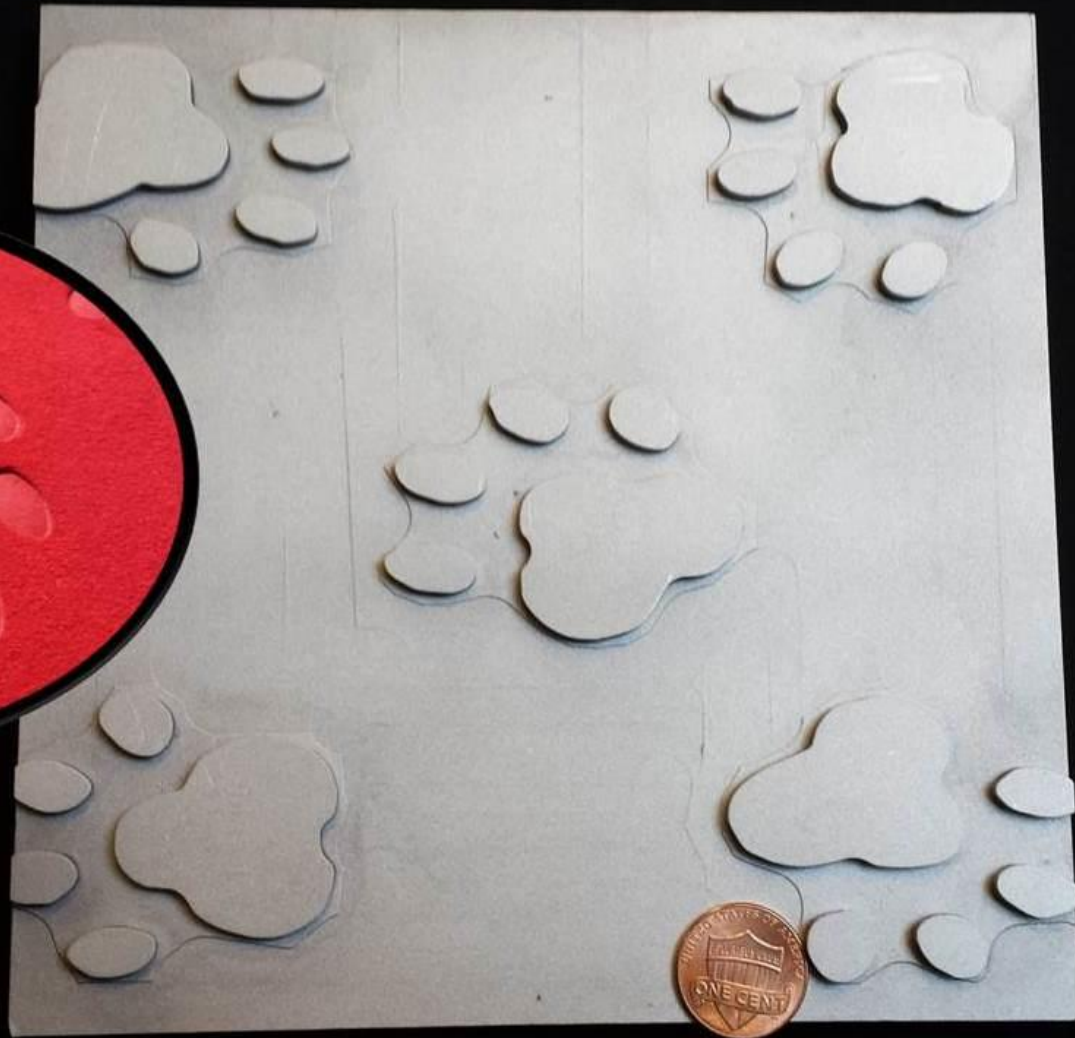

# Full Width Engraved Sleeves Catalog

Shown as 6x6, available in full width rotary sleeve.

Revised 03/2017

Balloons

Bowtie

Bricks

Broken  
Mirror

**CUT GLASS**

# Downpour

Note: inset detail of plate; fabric sample not available at time of publishing

Fence

Flame

Maze

Millennium

Pig  
Skin

# Ups & Downs

Wild  
Rice

*Custom Engraving & Embossing*

*By*