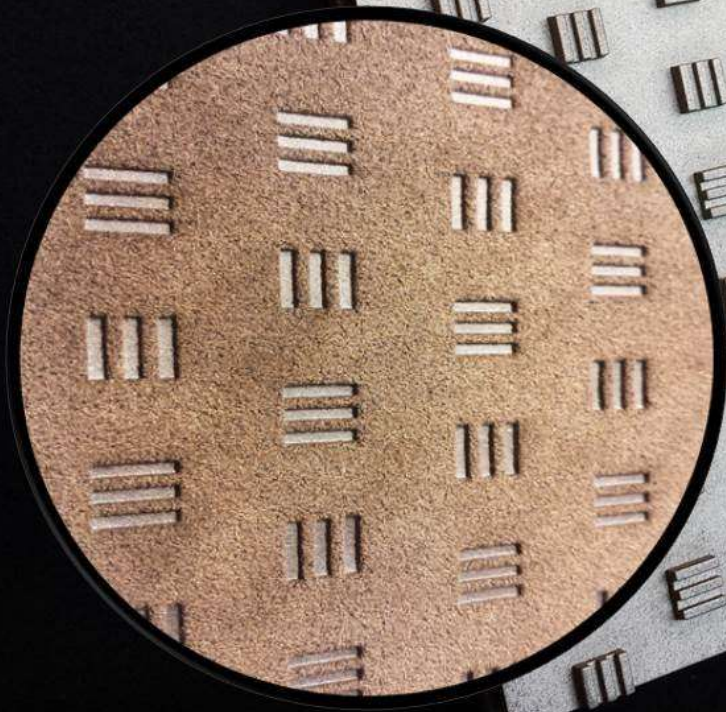

Triple Bars

Available:

- 6" x 6"
- 64" rotary sleeve