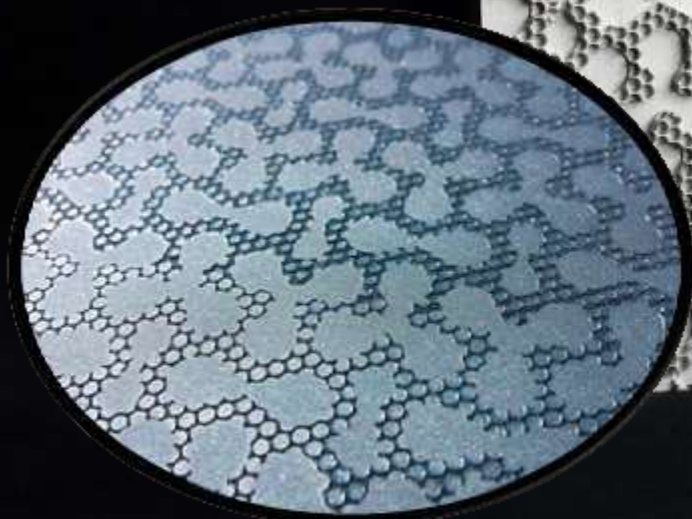

Prop

Available:
• 6" x 6"