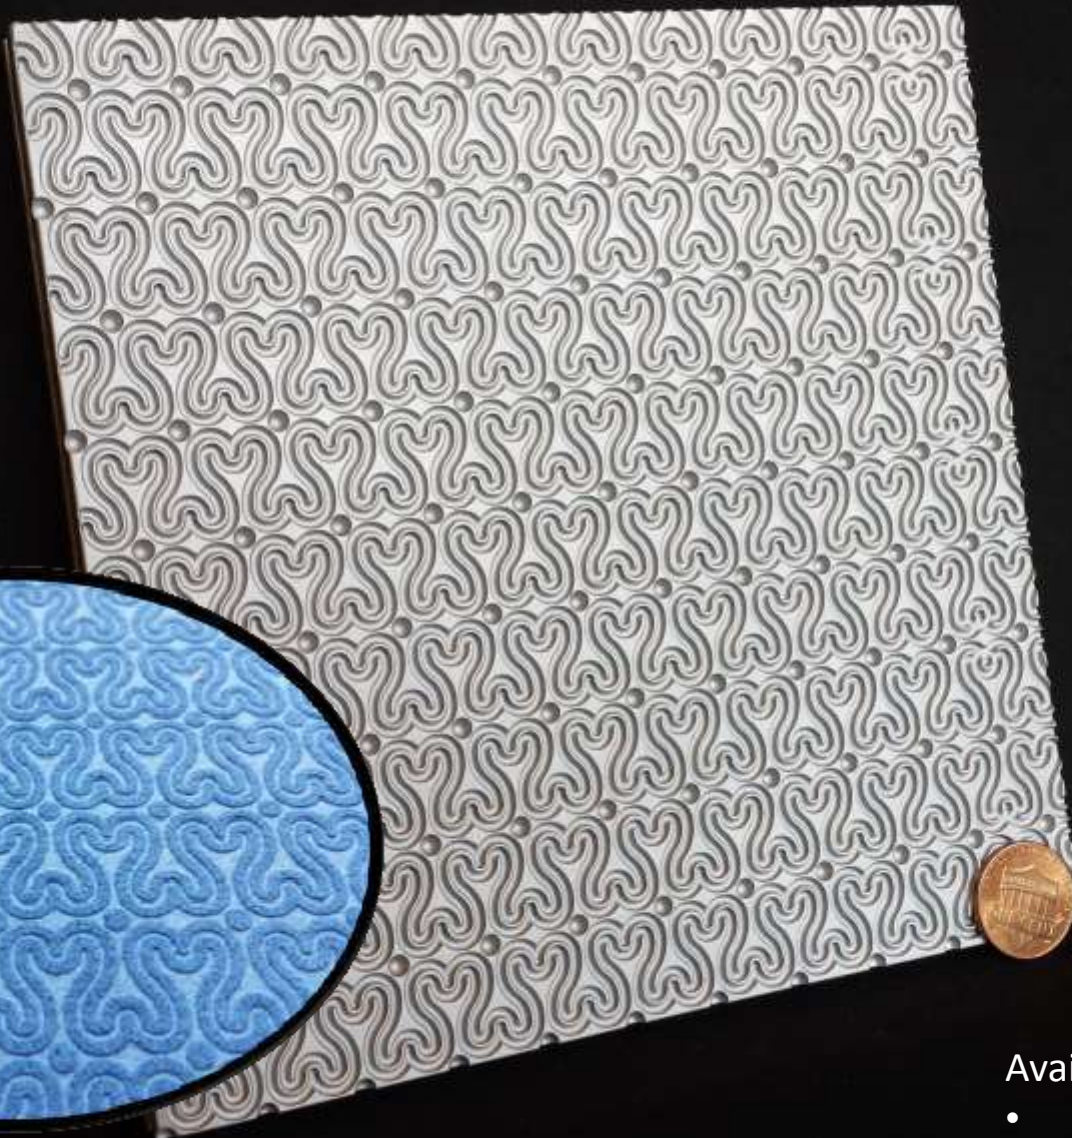

- Available:
- 6" x 6"
 - 22" x 24"

TSG
Multi Level

Available:
• 6" x 6"

TSG
Small
Diamond

Available:

- 6" x 6"
- 64" rotary sleeve

TSG
Stitch
Diamond

Available:

- 12" x 12"
- 22" x 24"

Tuna Tails

Available:
• 6" x 6"

Twilight

Available:
• 6" x 6"

Ups & Downs

Available:

- 6" x 6"
- 64" rotary sleeve

Wasp

Available:
• 6" x 6"

Weave

Available:
• 6" x 6"

Wild Rice

Available:

- 6" x 6"
- 64" rotary sleeve

Wishbone