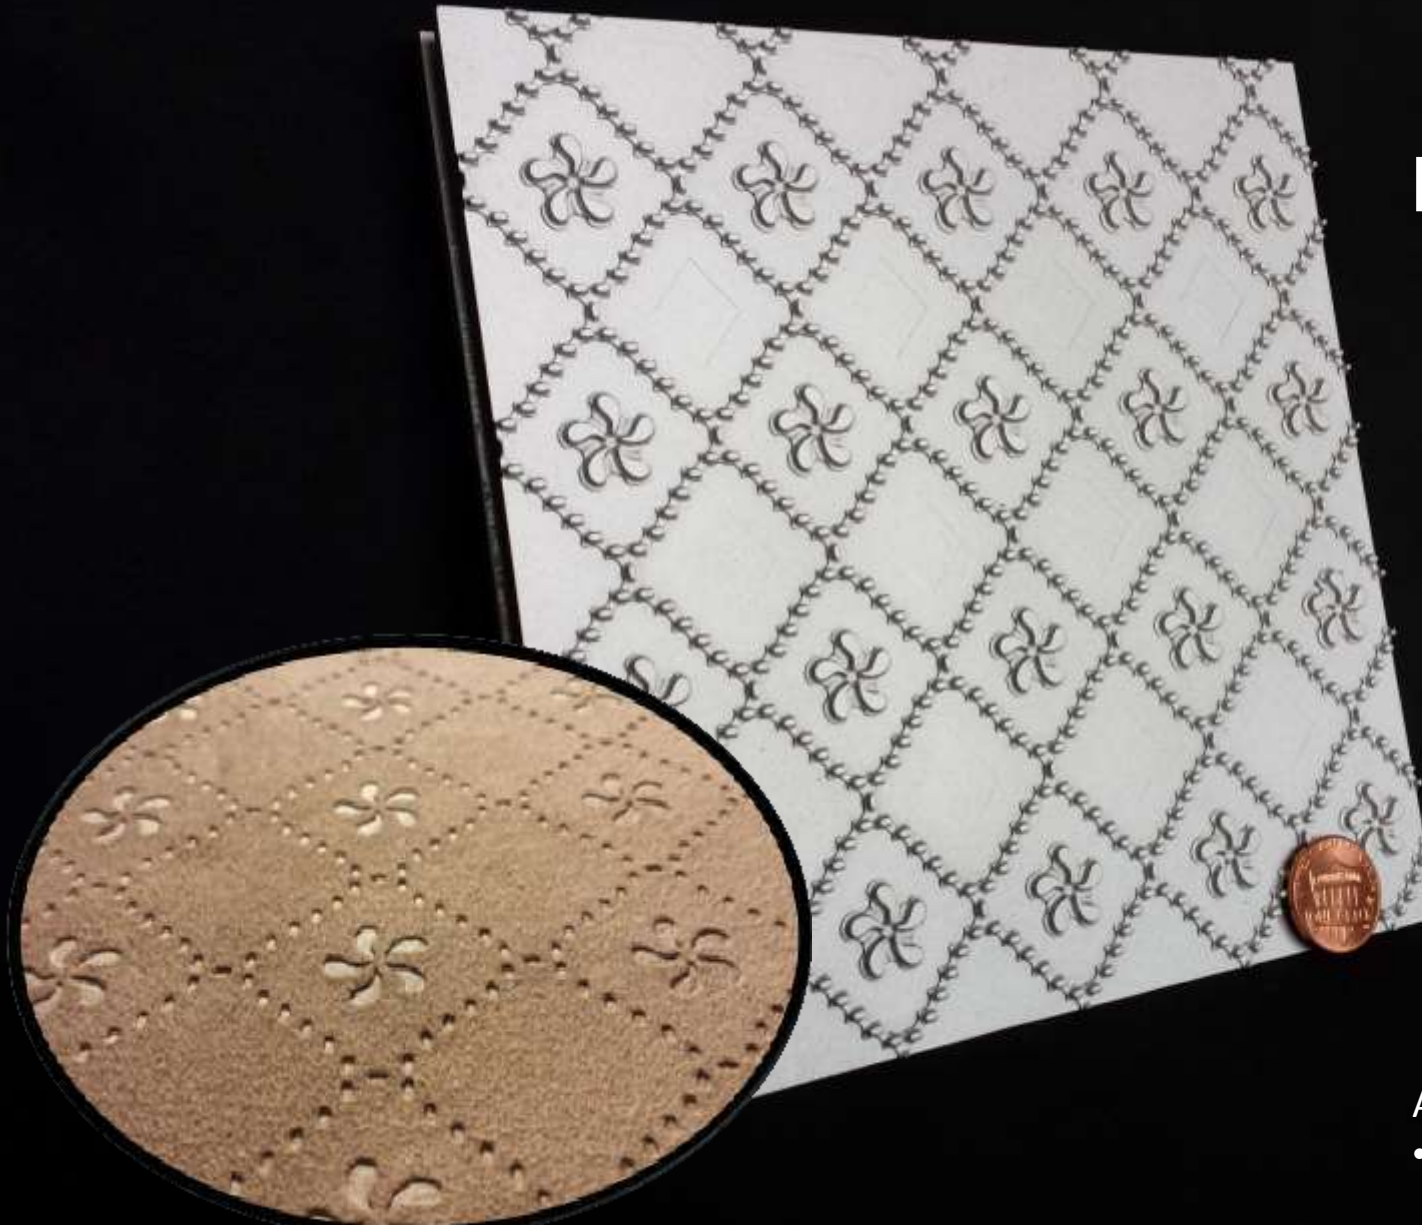

- 6" x 6"

Perfplate

Available:
• 6" x 6"

Pig Skin

Available:

- 6" x 6"
- 64" rotary sleeve

Pinwheel

Available:
• 6" x 6"