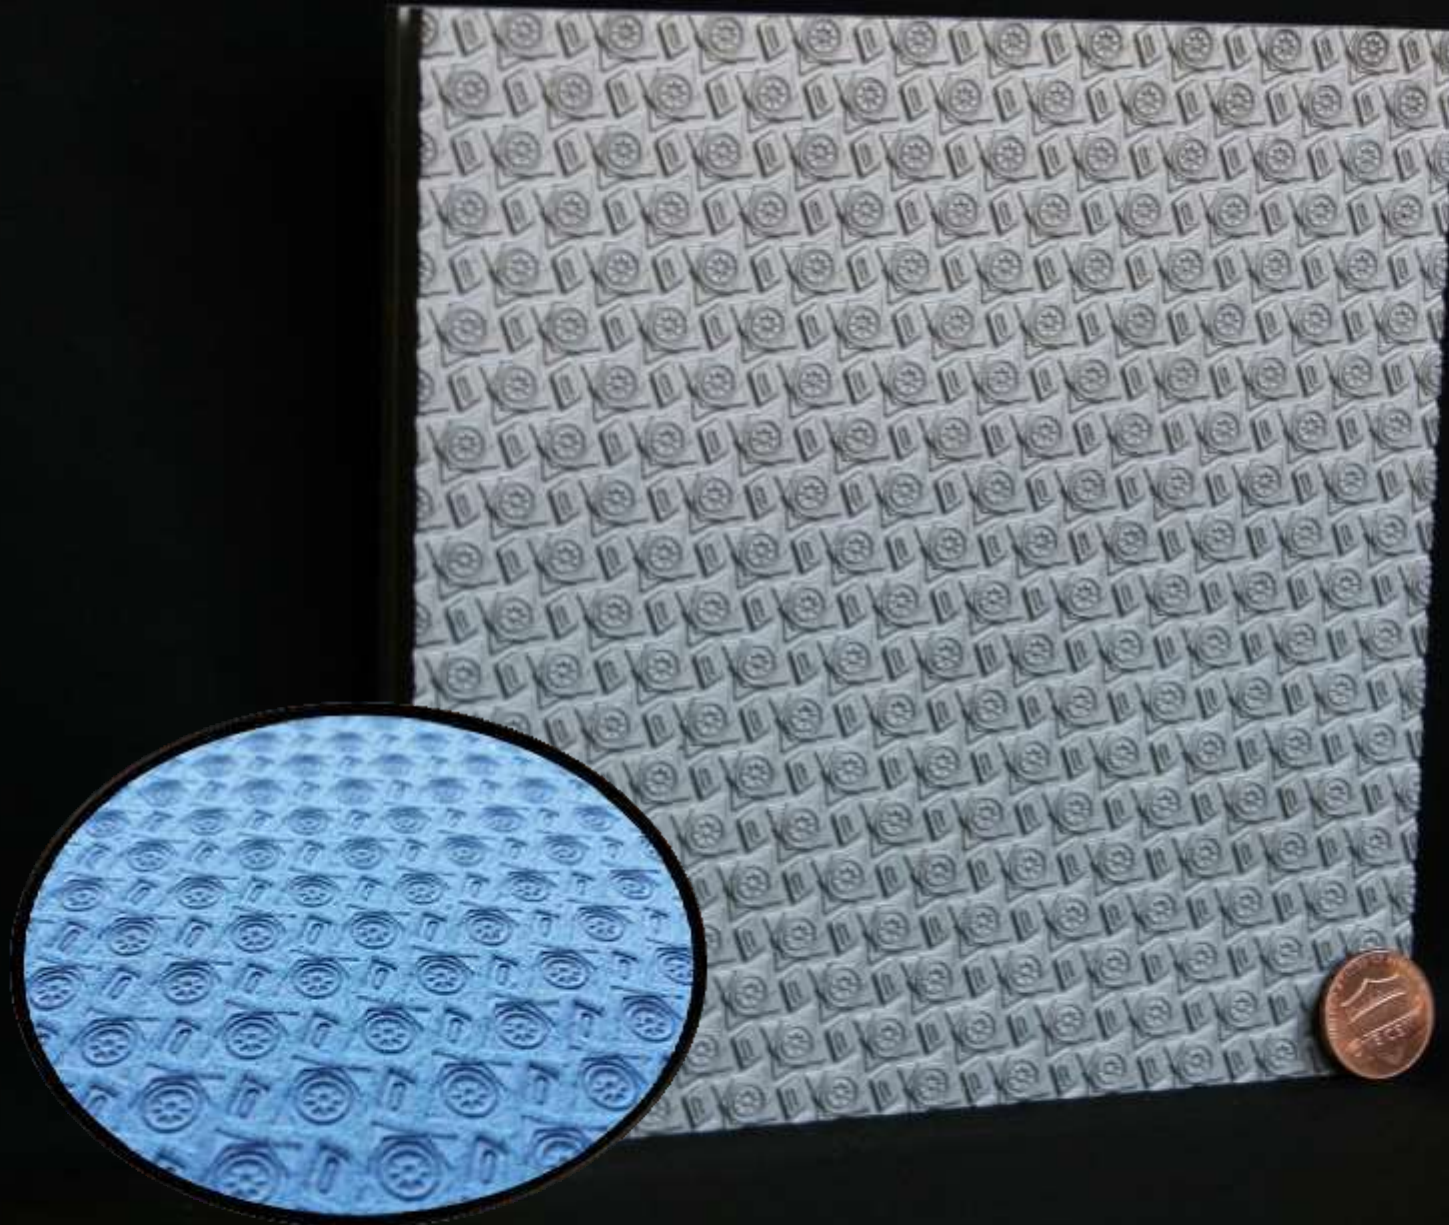

TSG
Multi Level

Available:
• 6" x 6"