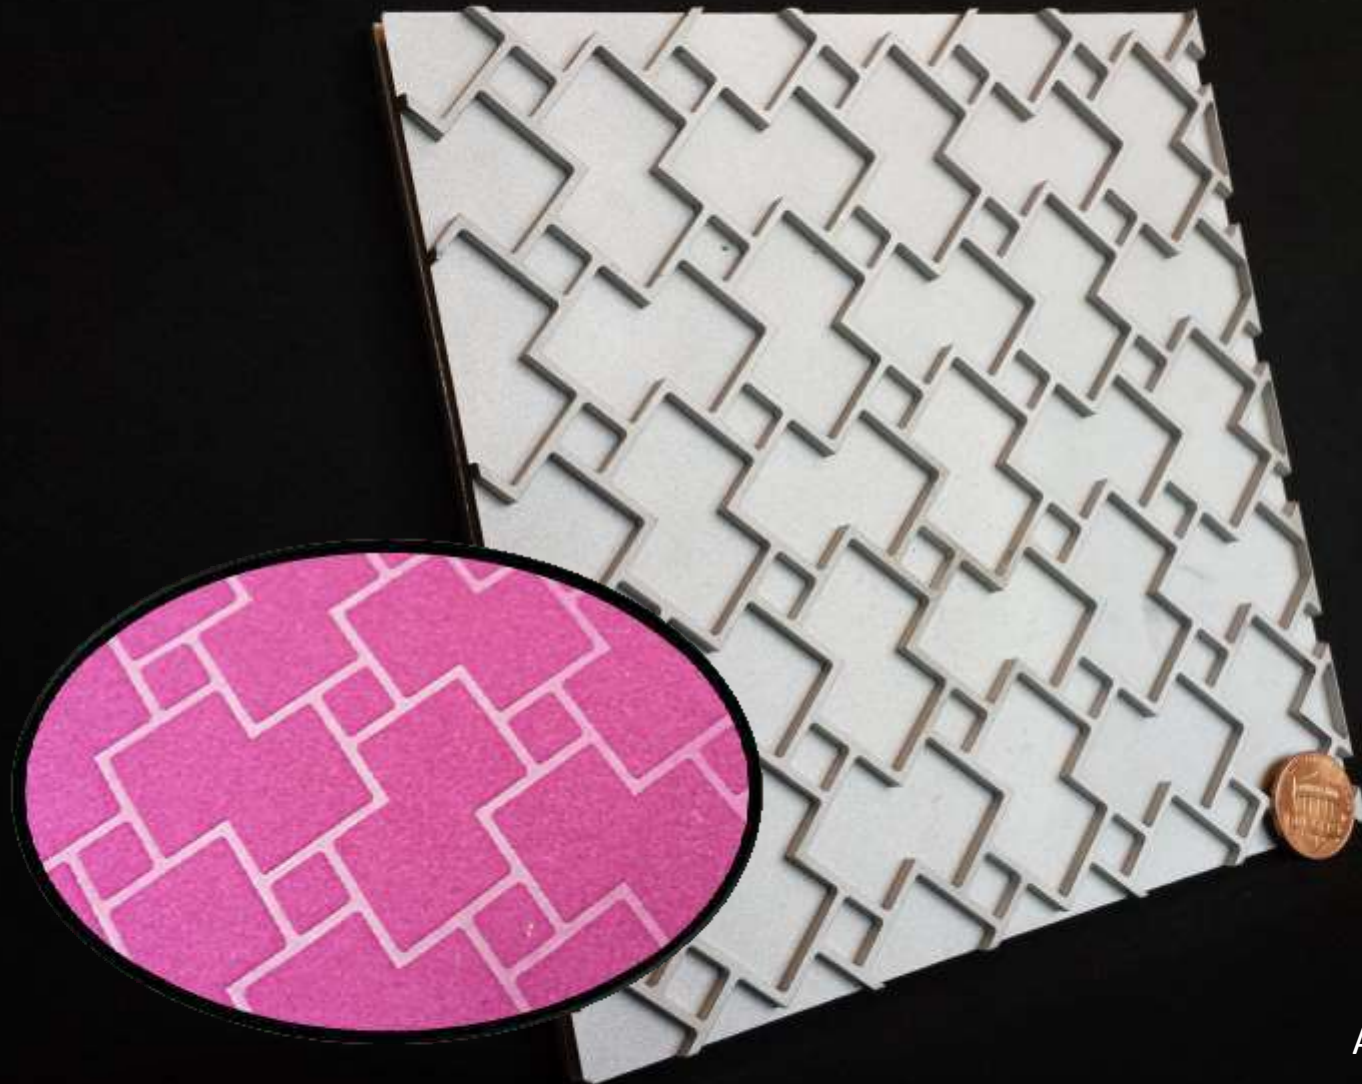

- Available:
- 6" x 6"
 - 22" x 24"

TSG
Multi Level

Available:
• 6" x 6"

TSG
Small
Diamond

Available:

- 6" x 6"
- 64" rotary sleeve

TSG
Stitch
Diamond

Available:

- 12" x 12"
- 22" x 24"

Tuna Tails

Available:
• 6" x 6"

Twilight

Available:
• 6" x 6"

Ups & Downs

Available:

- 6" x 6"
- 64" rotary sleeve

Wasp

Available:
• 6" x 6"

Weave

Available:
• 6" x 6"

Wild Rice

Available:

- 6" x 6"
- 64" rotary sleeve

Wishbone