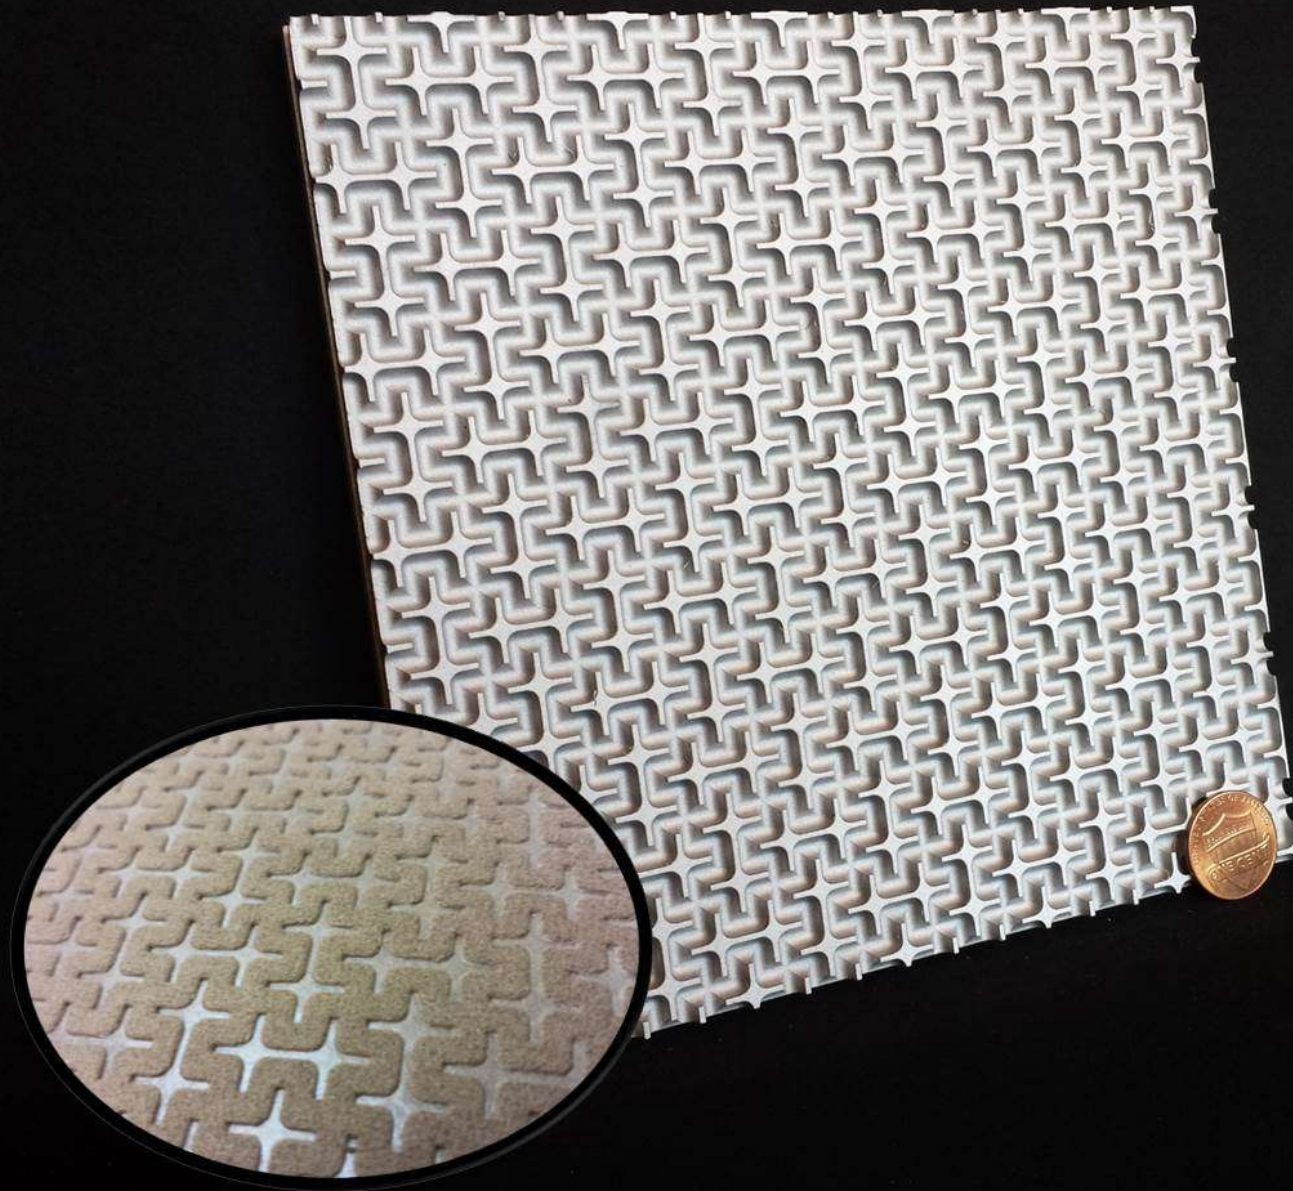

- 6" x 6"

Surface

Available:
• 6" x 6"

Surfboards

Available:
• 6" x 6"

Sweater

Available:
• 6" x 6"

Textured Diamond

Available:

- 6" x 6"
- 64" rotary sleeve

Thistle

Available:
• 6" x 6"

Trestle

Available:
• 6" x 6"

Tri Grid

Available: