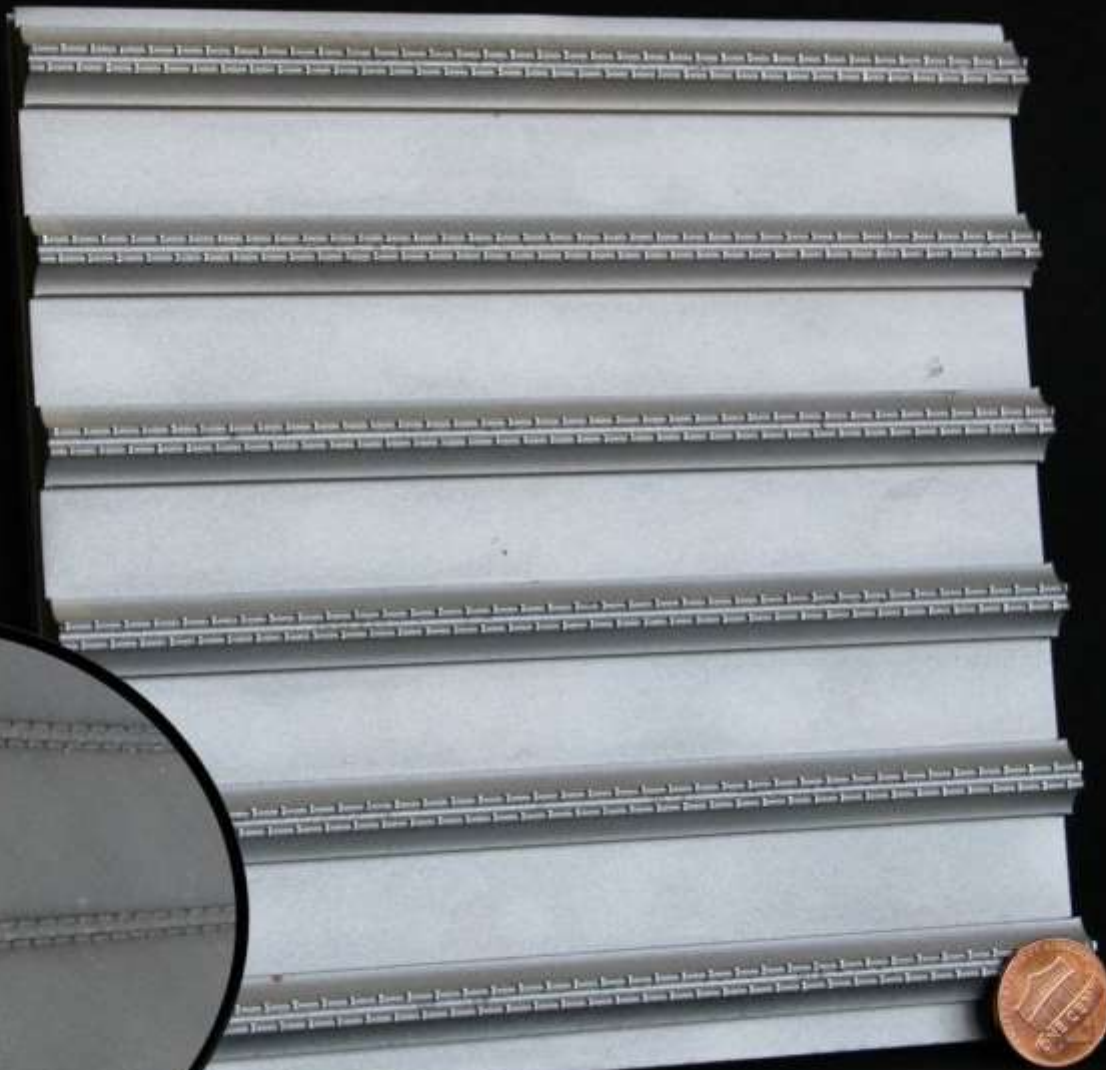

Available:

- 6" x 6"
- 64" rotary sleeve

Thistle

Available:
• 6" x 6"

Trestle

Available:
• 6" x 6"

Tri Grid

Available:

- 6" x 6"
- 24" rotary sleeve

Triple Bars

Available:

- 6" x 6"
- 64" rotary sleeve

TSG
Carbon
Fiber

Available:

- 6" x 6"

TSG Horizontal Stitch

- Available:
- 6" x 6"
 - 22" x 24"

TSG
Multi Level

Available:
• 6" x 6"

TSG
Small
Diamond

Available:

- 6" x 6"
- 64" rotary sleeve

TSG
Stitch
Diamond

Available: