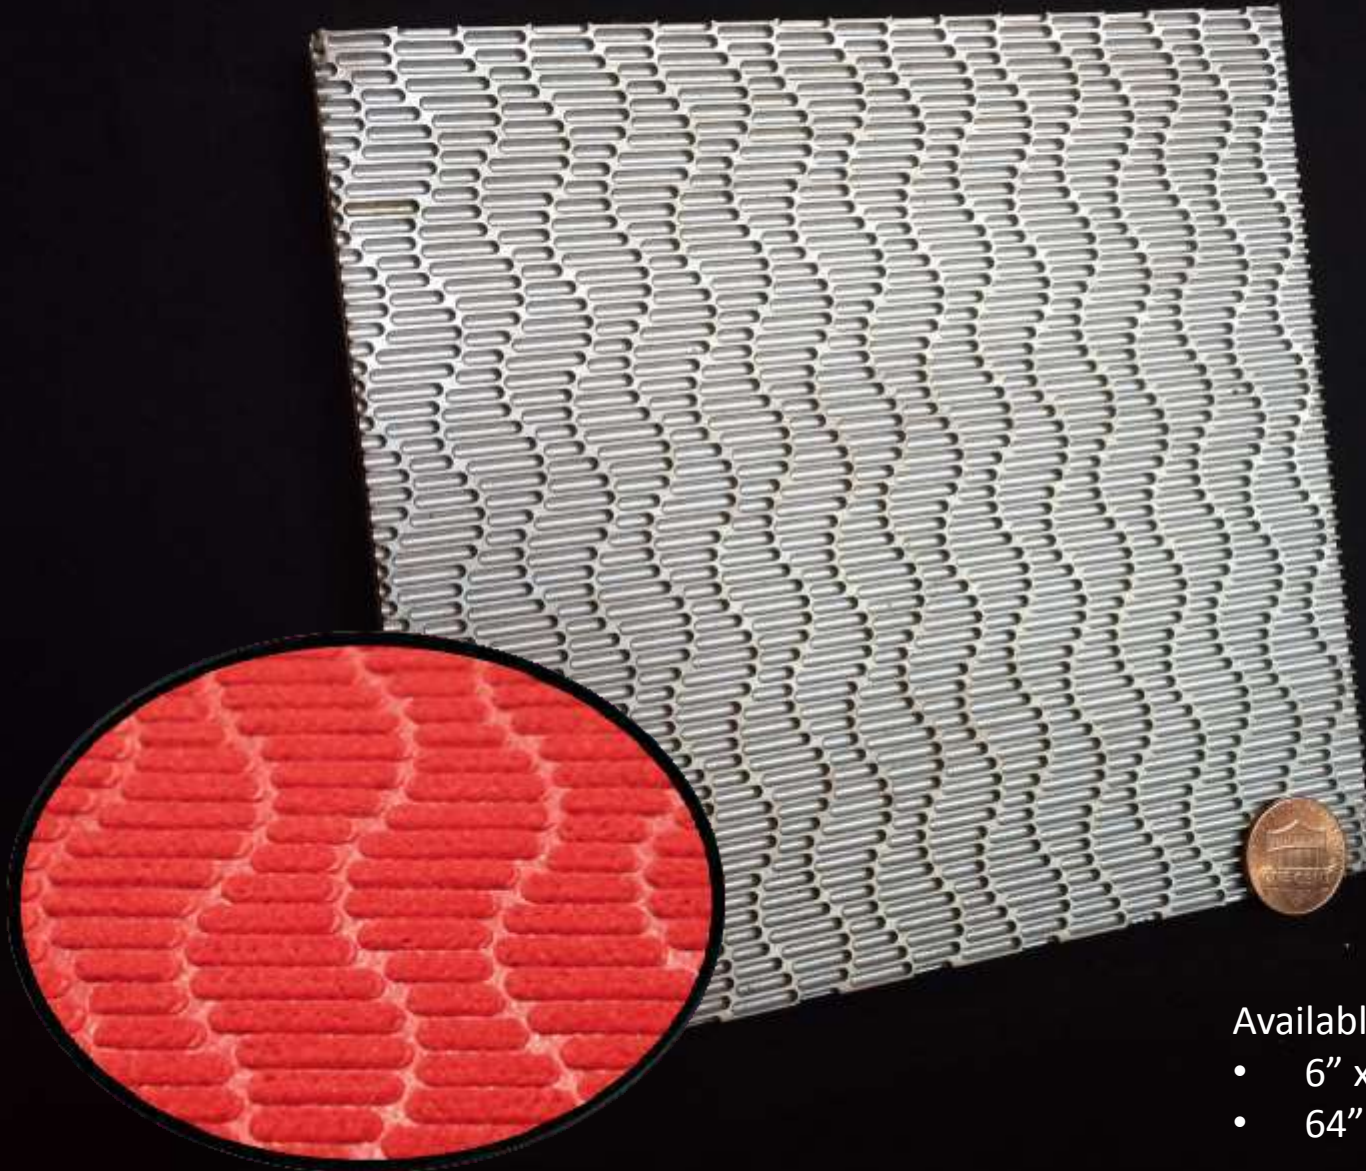

- 12" x 12"
- 22" x 24"

Tuna Tails

Available:
• 6" x 6"

Twilight

Available:
• 6" x 6"

Ups & Downs

Available:

- 6" x 6"
- 64" rotary sleeve

Wasp

Available:
• 6" x 6"

Weave

Available:
• 6" x 6"

Wild Rice

Available:

- 6" x 6"
- 64" rotary sleeve

Wishbone