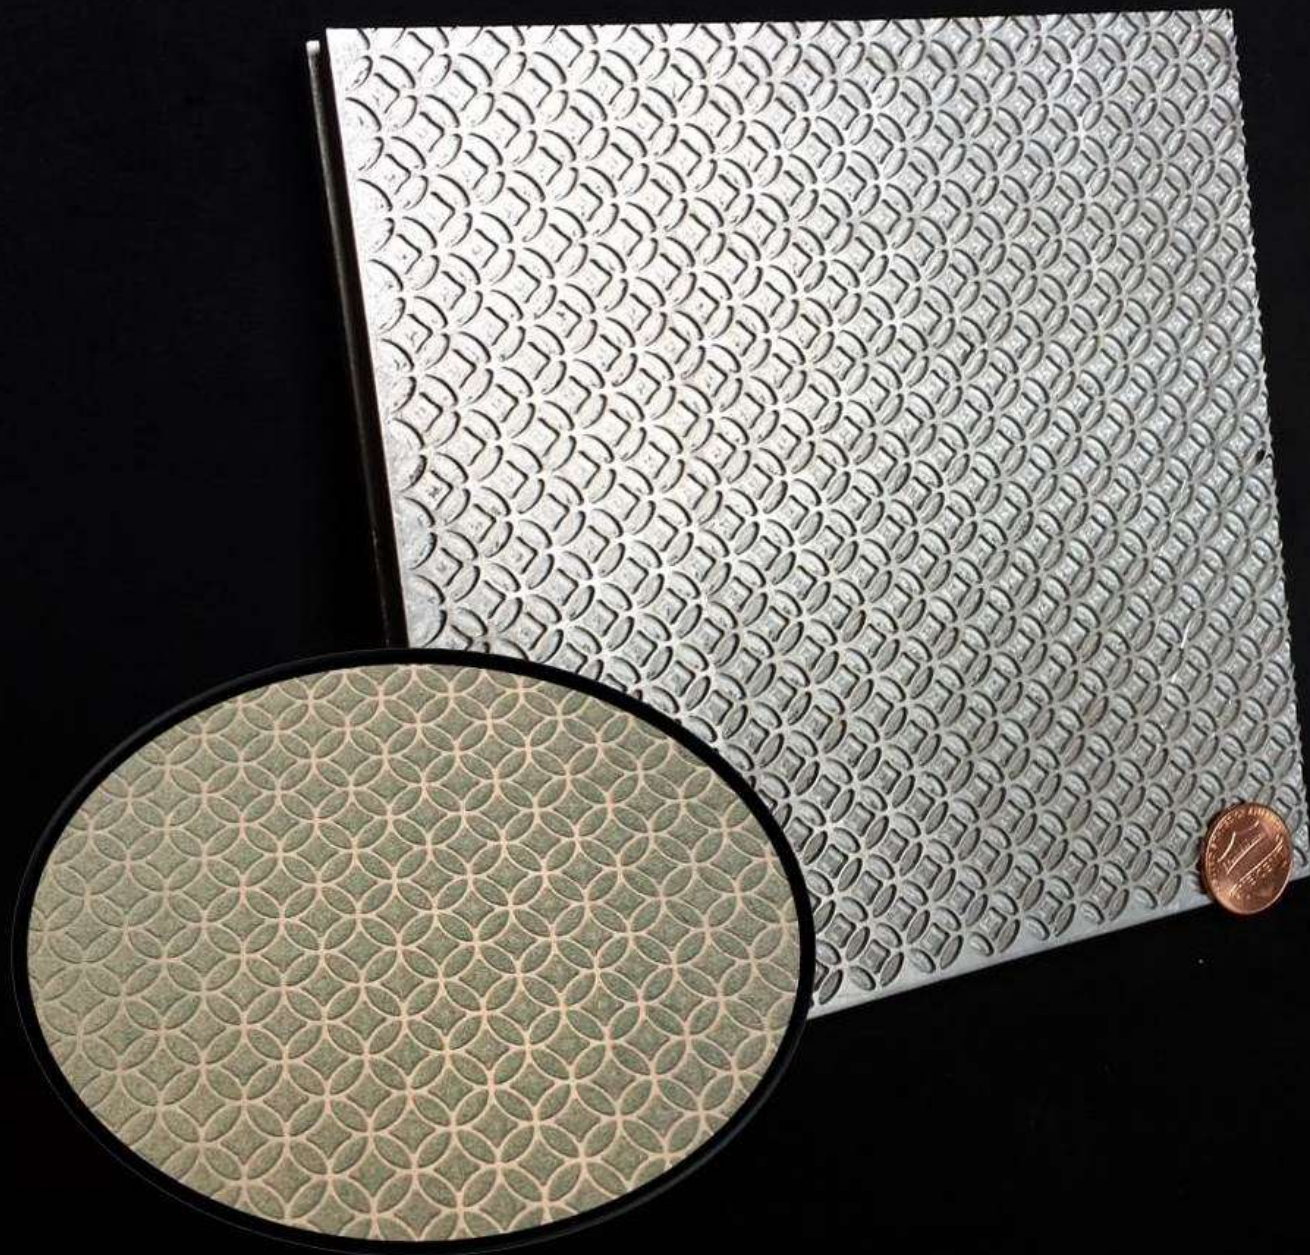

Pattern Library

Revised 12/2016

Alchemy

Available:
• 6" x 6"

Alternate

Available:
• 6" x 6"

Aztec

Available:
• 6" x 6"

Baby Rings

Available:
• 6" x 6"

Balloons

Available:

- 6" x 6"
- 64" rotary sleeve

Barb

Available:
• 6" x 6"

Barb Wire