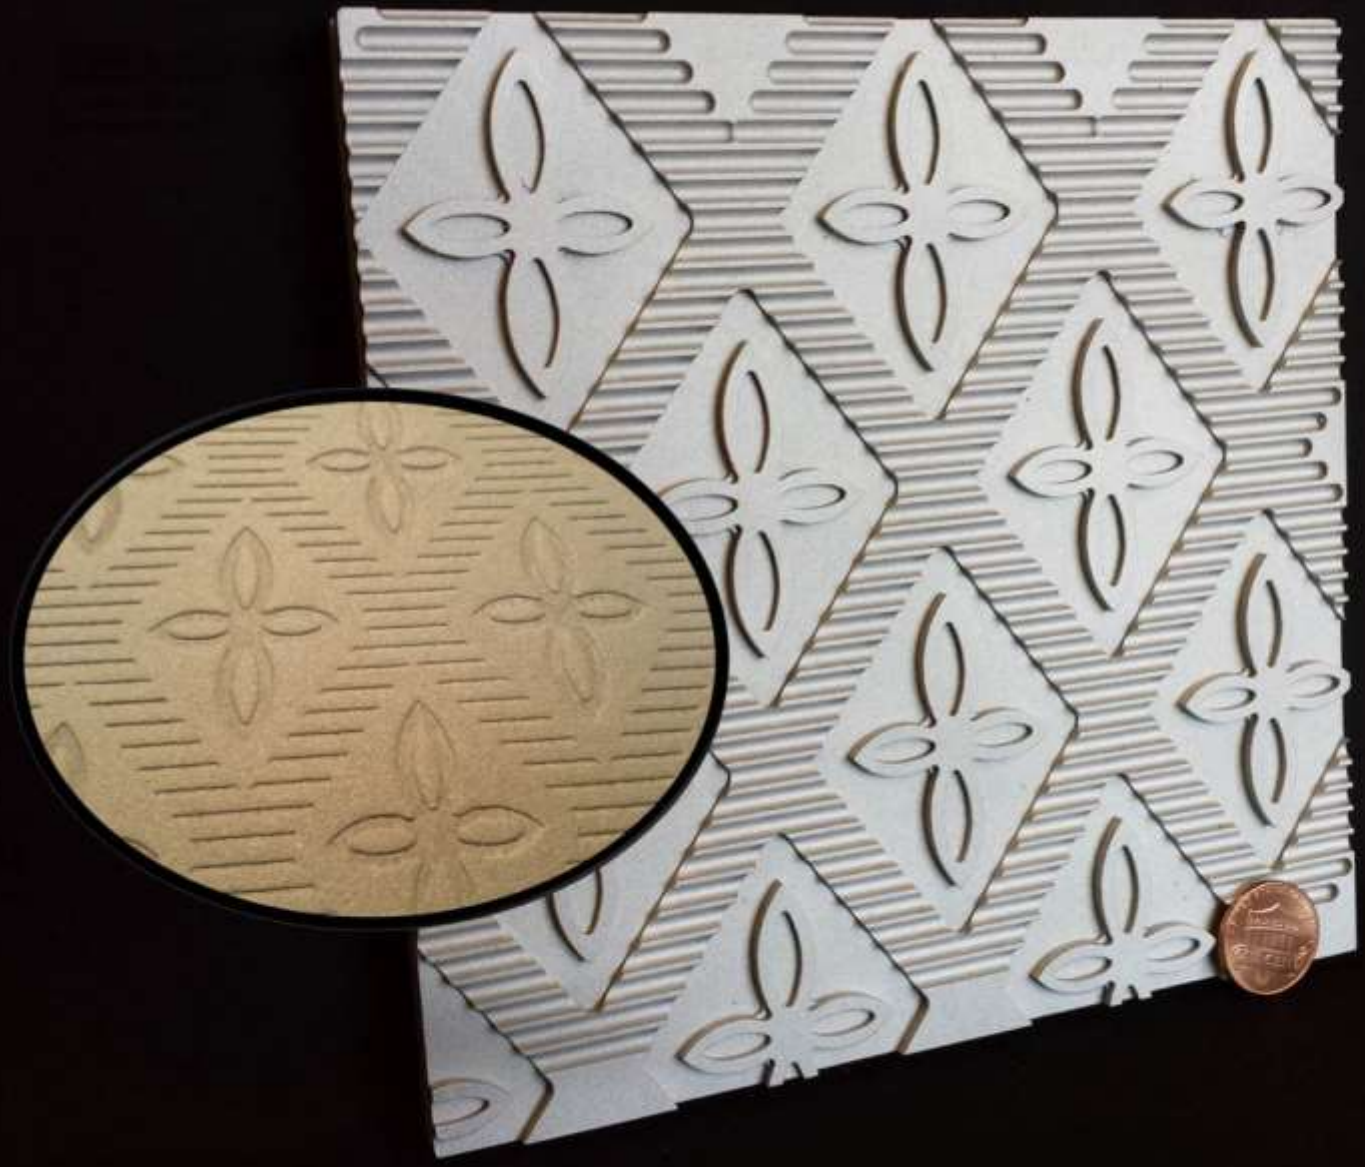

Fast
Forward

Available:
• 6" x 6"

Fence

Available:

- 6" x 6"
- 22" x 24"
- 64" rotary sleeve

Flame

Available:

- 6" x 6"
- 64" rotary sleeve

Fleur de Lys

Available:

- 6" x 6"

Flutter

Available:
• 6" x 6"

Four Square

Available:
• 6" x 6"

Gemplate