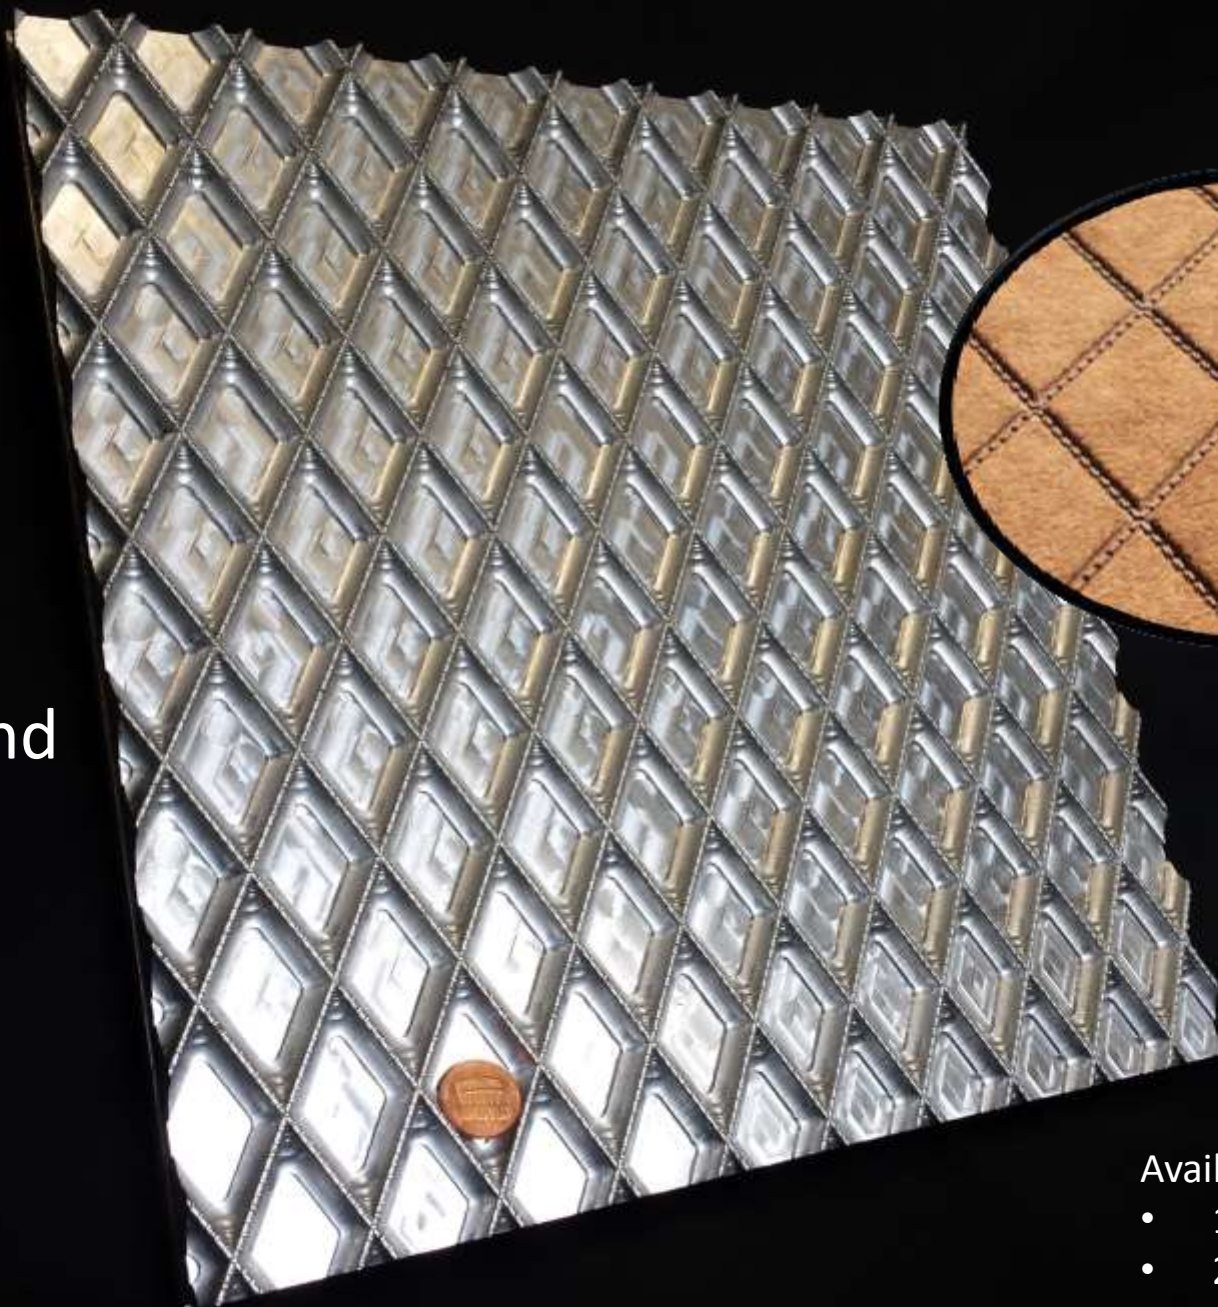

- Available:
- 6" x 6"
 - 22" x 24"

TSG
Multi Level

Available:
• 6" x 6"

TSG
Small
Diamond

Available:

- 6" x 6"
- 64" rotary sleeve

TSG
Stitch
Diamond

Available:

- 12" x 12"
- 22" x 24"

Tuna Tails

Available:
• 6" x 6"

Twilight

Available:
• 6" x 6"

Ups & Downs

Available:

- 6" x 6"
- 64" rotary sleeve