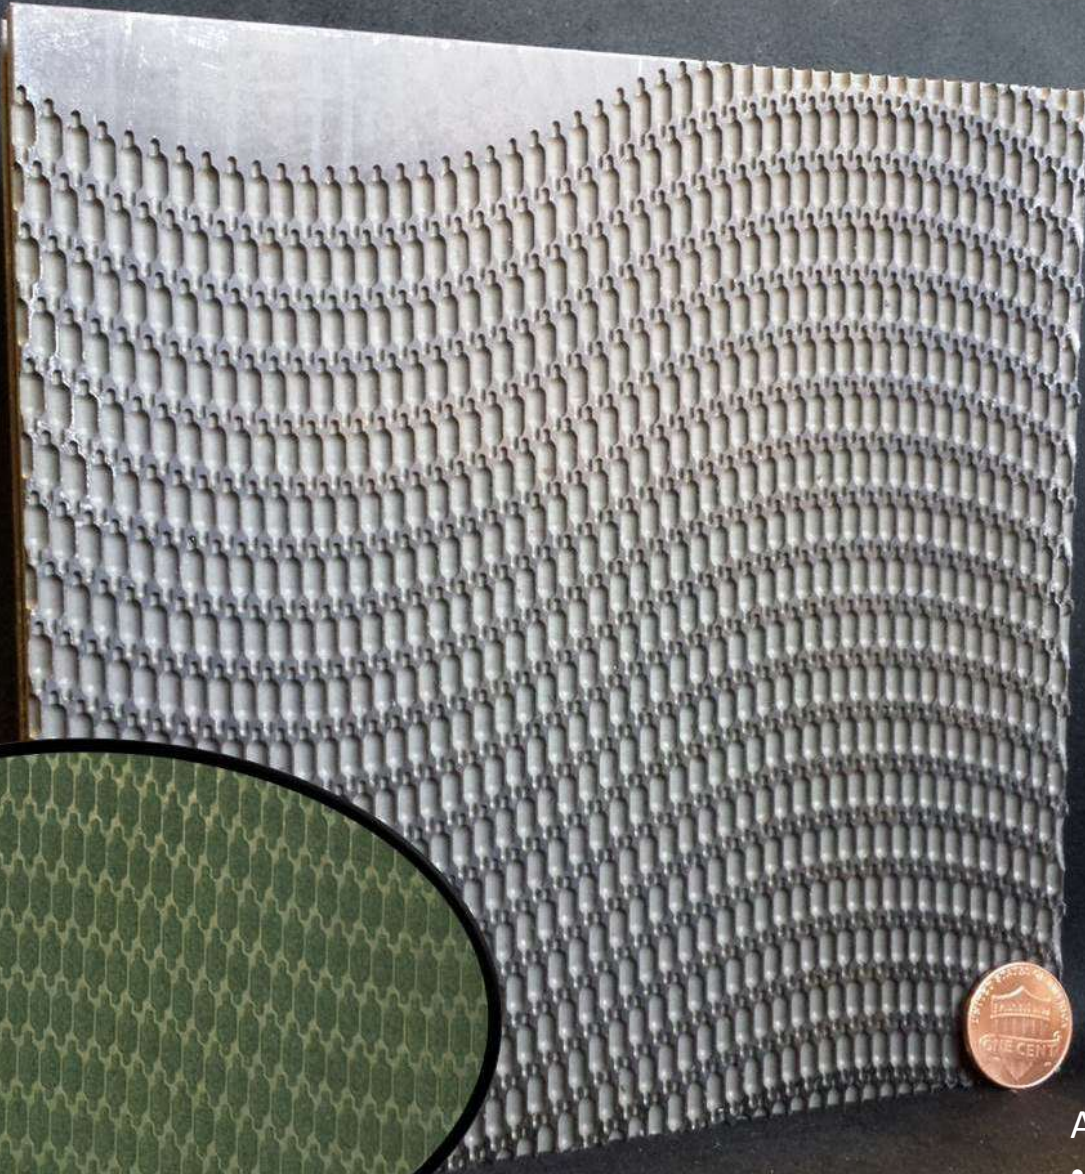

- 6" x 6"
- 64" rotary sleeve

Medieval Garden

Available:
• 6" x 6"

Millennium

Available:

- 6" x 6"
- 64" rotary sleeve @ 2x s

Motion

Available:
• 6" x 6"