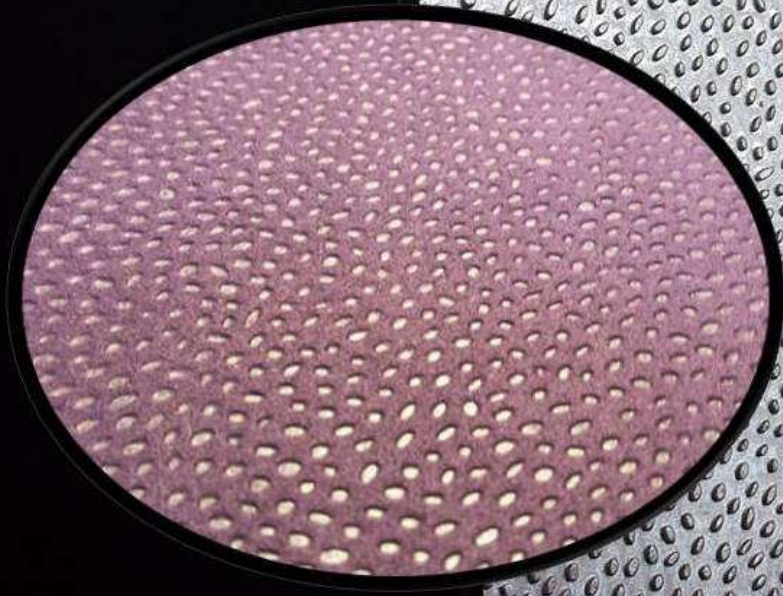

- 6" x 6"

Perfplate

Available:
• 6" x 6"

Pig Skin

Available:

- 6" x 6"
- 64" rotary sleeve

Pinwheel

Available:
• 6" x 6"