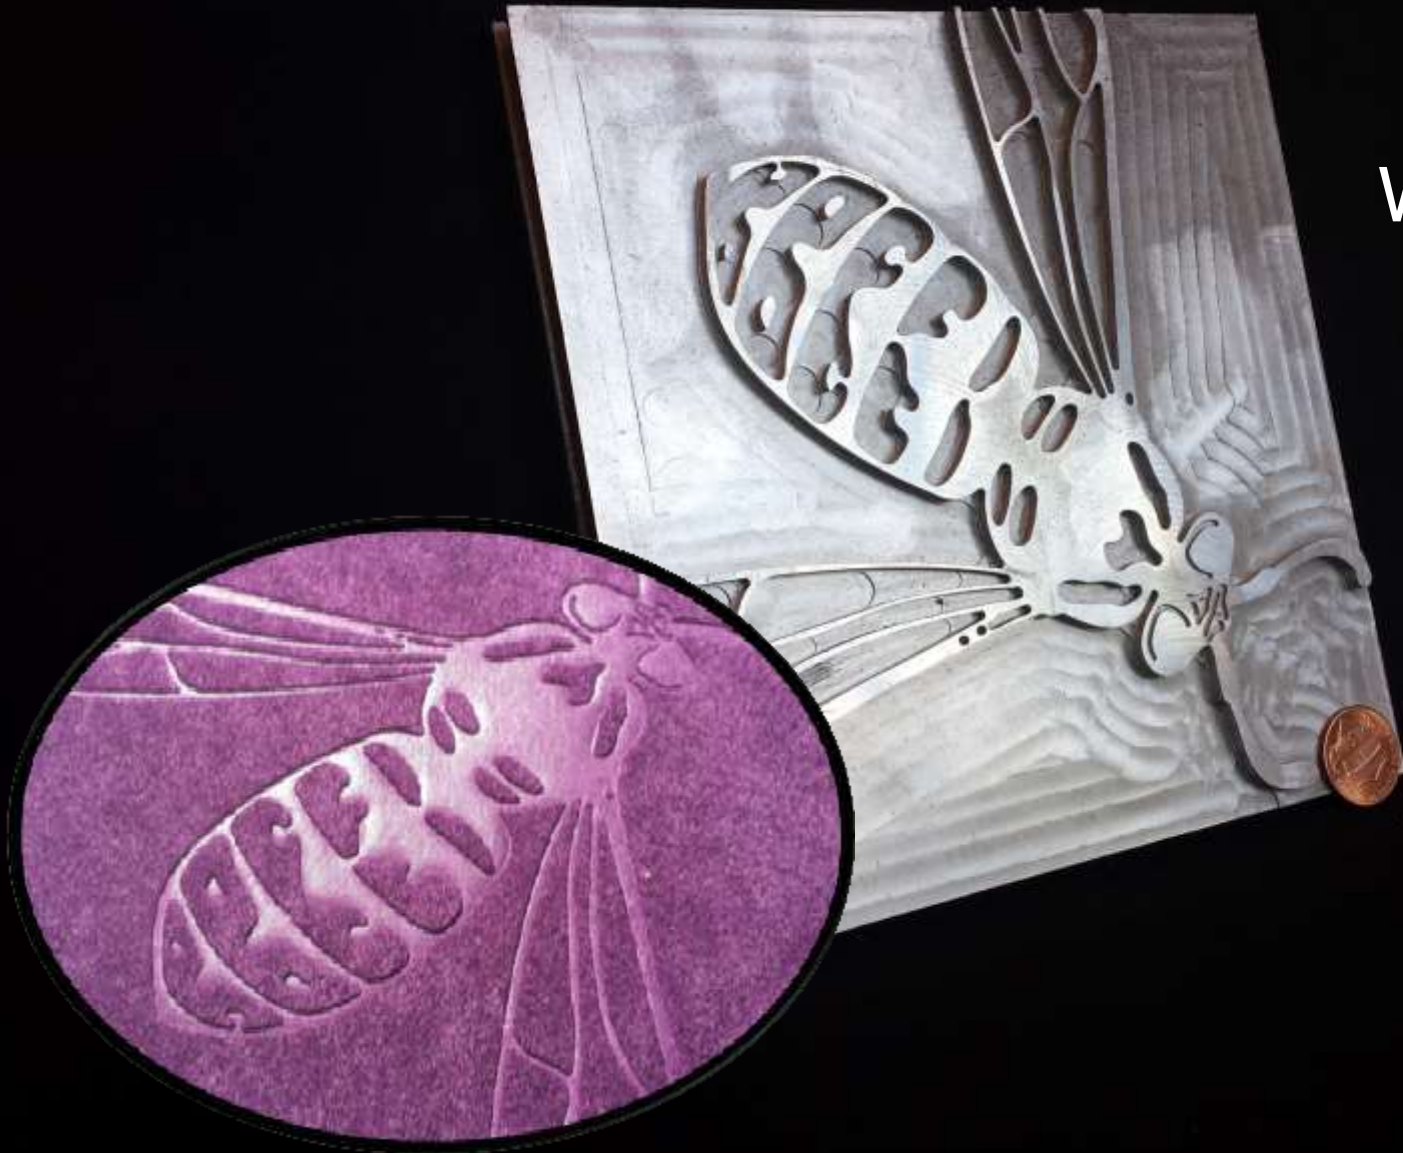

- 12" x 12"
- 22" x 24"

Tuna Tails

Available:
• 6" x 6"

Twilight

Available:
• 6" x 6"

Ups & Downs

Available:

- 6" x 6"
- 64" rotary sleeve

Wasp

Available:
• 6" x 6"

Weave

Available:
• 6" x 6"

Wild Rice

Available:

- 6" x 6"
- 64" rotary sleeve

Wishbone