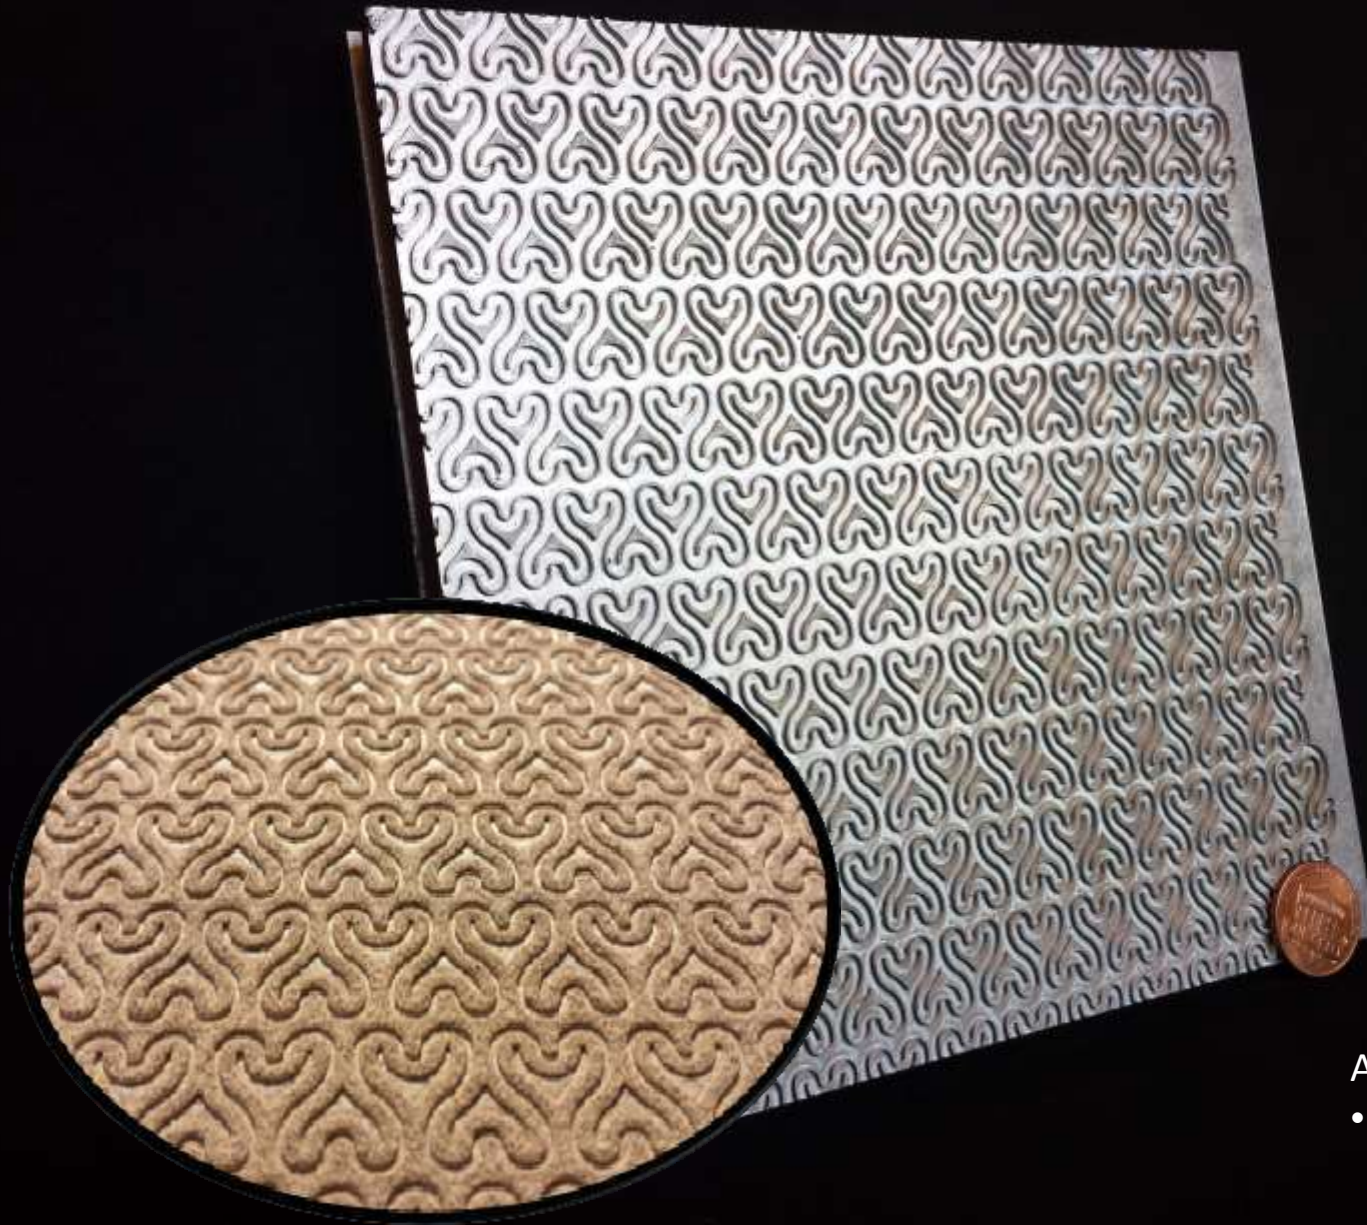

Candy Hearts

Available:
• 6" x 6"