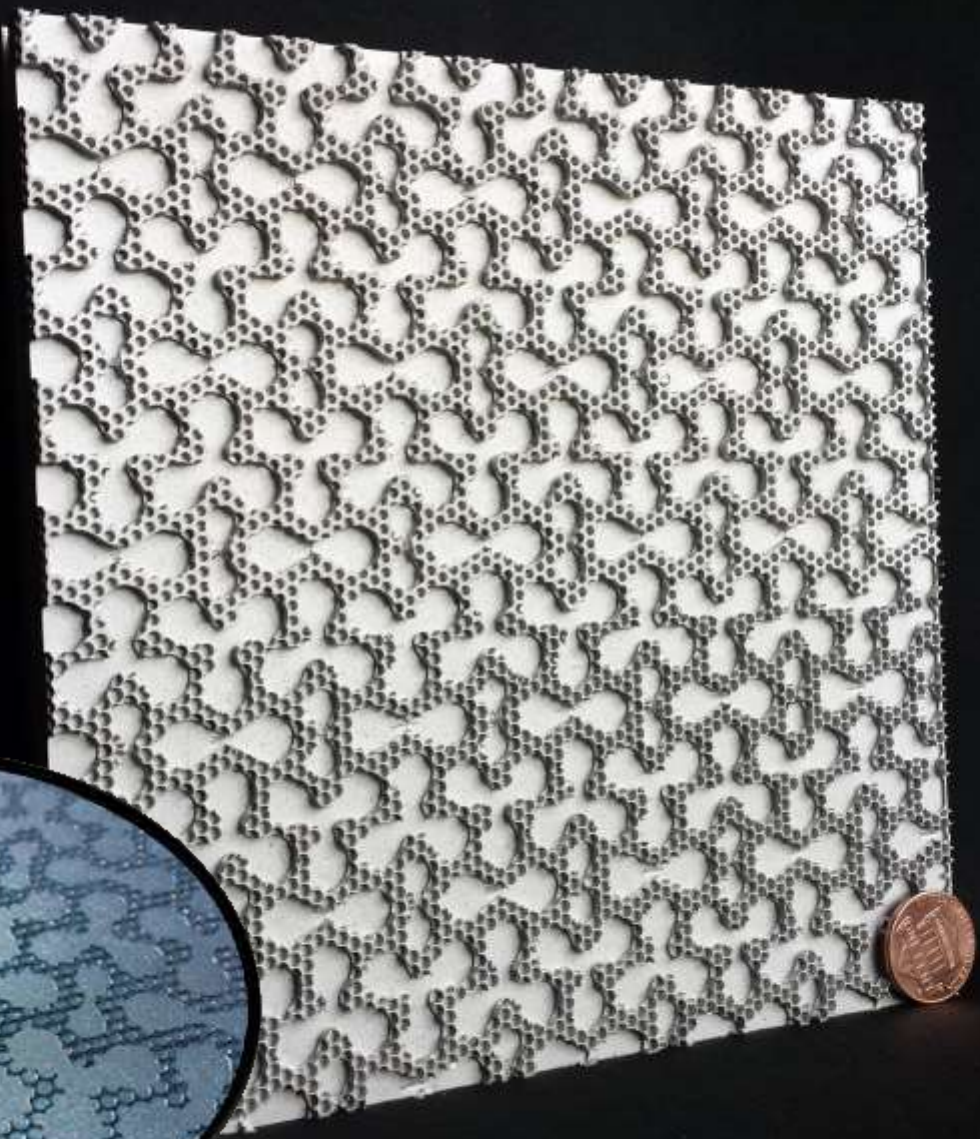

Prop

Available:
• 6" x 6"